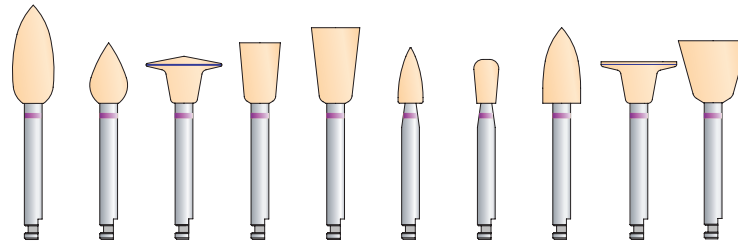

FAX ORDER FORM

We order:

KENDA® UNICUS

The closely joining and flexible microfine diamond polisher for final polishing of composite and ceramic

specifications:

-  orange
-  7'500 - 10'000 rpm
-  autoclavable at 135° C

Quantity: mark item no. below:

	0351	0352	0353	0354	0355	0356	0357	0358	0359	0360
	0351	0352	0353	0354	0355	0356	0357	0358	0359	0360
	0351	0352	0353	0354	0355	0356	0357	0358	0359	0360
	0351	0352	0353	0354	0355	0356	0357	0358	0359	0360
	0351	0352	0353	0354	0355	0356	0357	0358	0359	0360
Displaybox: with 72 x 1 blister	0351	0352	0353	0354	0355	0356	0357	0358	0359	0360
Displaybox: with 72 x 2 blister	0351	0352	0353	0354	0355	0356	0357	0358	0359	0360